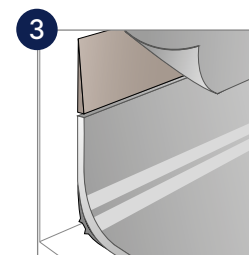

## Wall accessories

Profile for wall angle H204

Wall welding rod CR40 0585

Diminishing profile - 0490