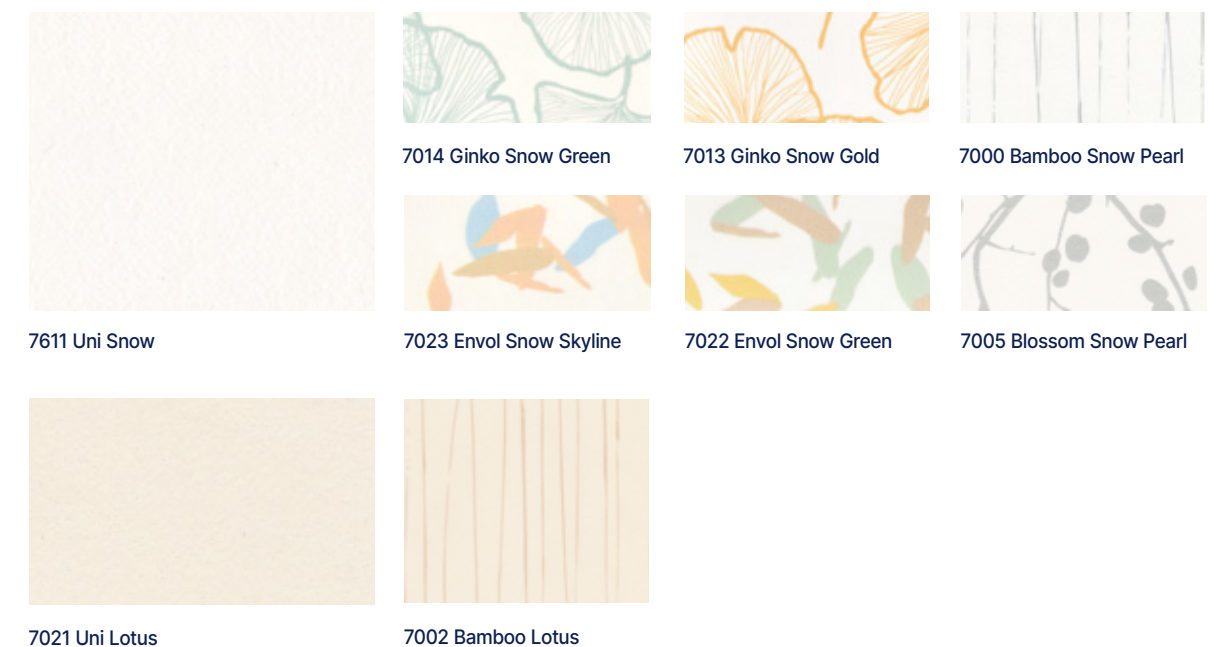

## Snow & Lotus colour bases and associated patterns

Selected Mural Calypso designs have been created with a perfectly matched base colour to mark out spaces in the shower