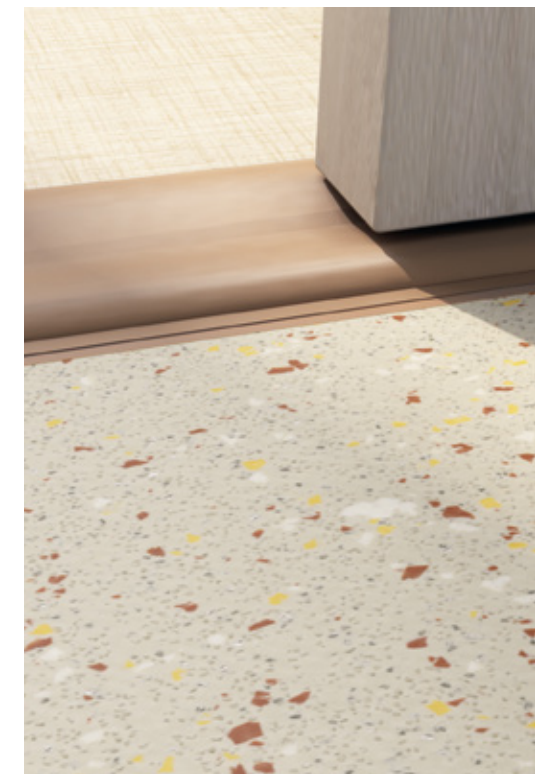

PVC shower threshold