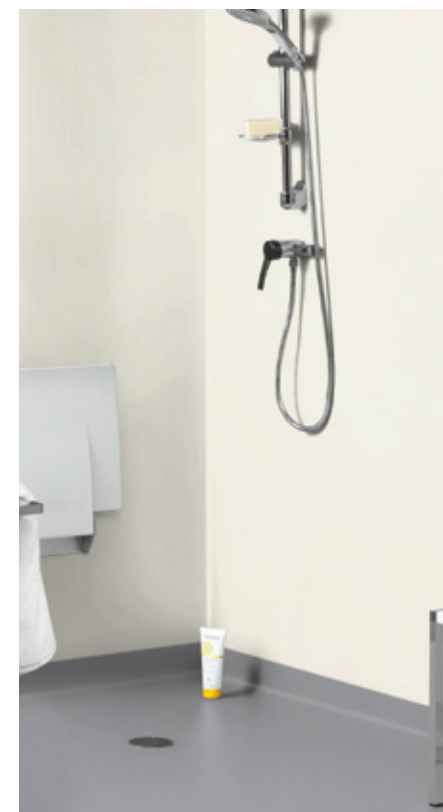

> The latest-generation surface treatments developed by Gerflor (Protecsol® 2, Evercare™ in particular) give the products a matt appearance.

Acoustic comfort

You should opt for acoustic products that will reduce ambient noise and create a more calm and peaceful environment.

> Many of the Gerflor collections provide sound insulation. For example, Taralay Impression offers 19 dB (acoustic version) and 8 dB (compact version) sound insulation products.

*LRV: Light Reflectance Value

The Dementia Services Development Center at the university of Stirling has approved Tarasafe H2O & Mural Calypso for use within a dementia-inclusive environment

Development Centre.

This organisation is an independent and internationally recognised centre of knowledge and expertise dedicated to improving the lives of people with dementia.

Safety flooring

Product Range	Colour code	Colourway	DSDC Stirling Rating
TARASAFE H2O	0036	Lagoa	1b
	0025	Nile	1b
	0032	Malawi	1b
	0031	Eacham	1b
	0034	Zambezi	1b
	0033	Rhine	1b
	0024	Peyto	1b
	0035	Bacalar	1b

Wall covering

Product Range	Colour code	Colourway	DSDC Stirling Rating
MURAL CALYPSO	7018	Cloud Green	1b
	7010	Cloud Haze	1b
	7711	Cloud Ice	1b
	7311	Cloud Linen	1b
	7309	Cloud Lotus	1b
	7201	Cloud Moonlight	1b
	7017	Cloud Pink	1b
	7408	Cloud Skyline	1b
	7019	Cloud Terra	1b
	7740	Fabric Silk	1b
	7721	Manhattan Mist	2
	7020	Uni Ice	1a
	7021	Uni Lotus	1a
	7611	Uni Snow	1a

The DSDC Accredited product logo is awarded on the merit of the individual product and colourway. This accreditation does not merit the final application. Whilst every endeavor has been made to ensure the ratings are reflective of the product's suitability and applied use at the time of print, DSDC cannot be held responsible for the application of the final product, its performance or its interface with other products or finishes.