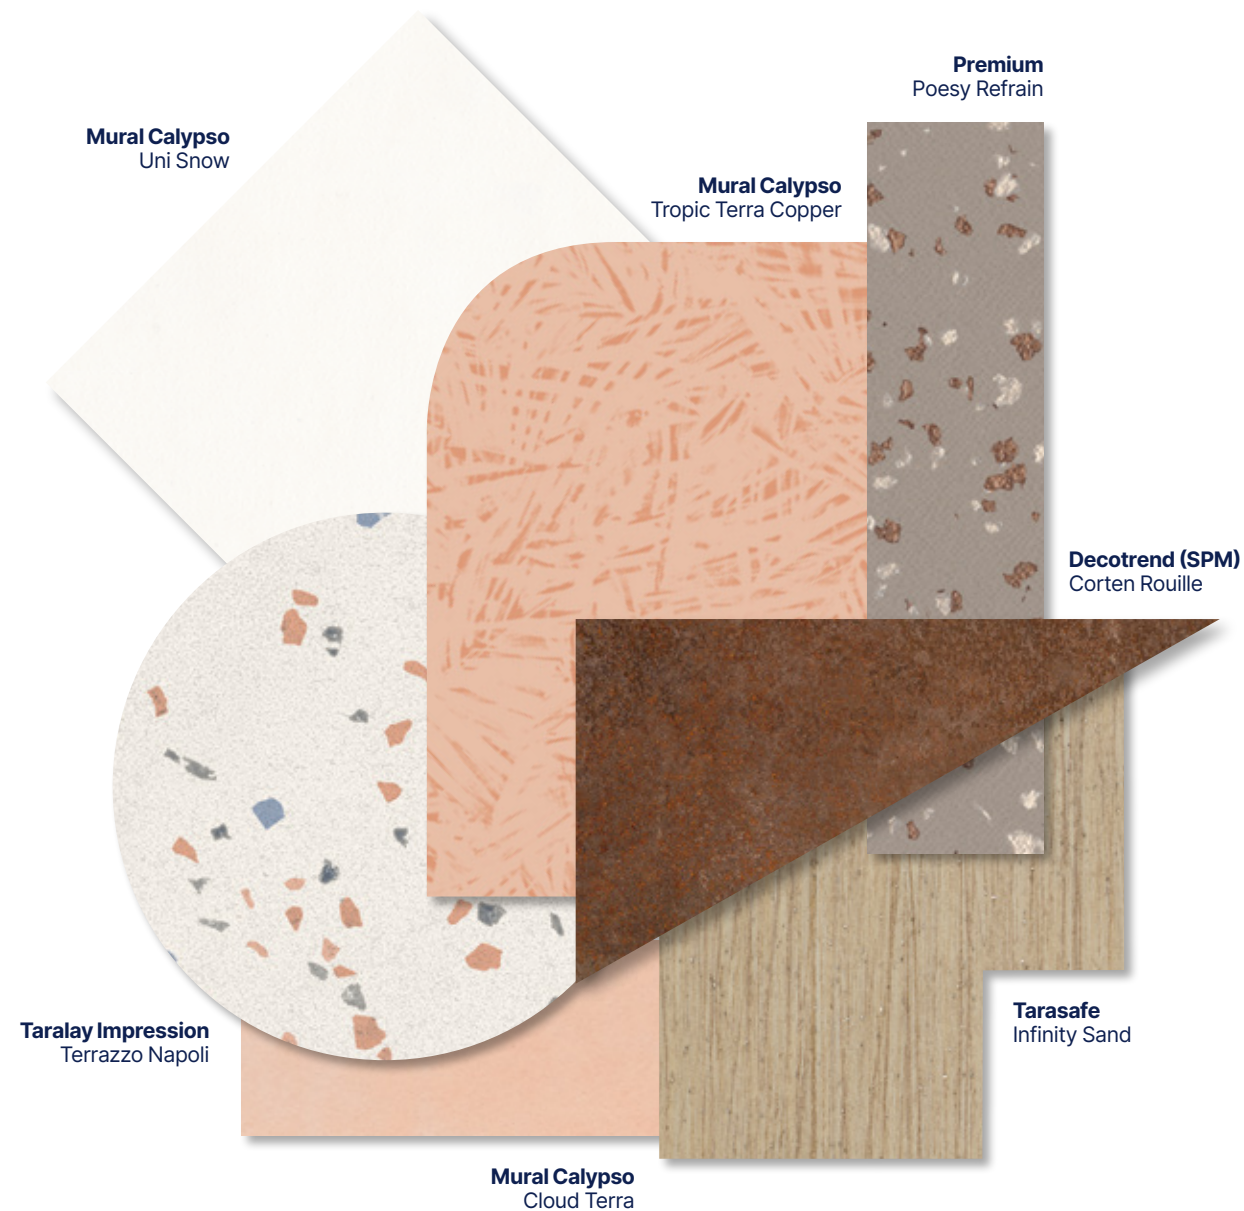

Mix and Match collections designed for all your spaces

Our Artistic Department creates interior decors with coordinated textures and colours for a coherent and harmonious finish. Ideal for a variety of environments, whilst respecting any constraints within your building.