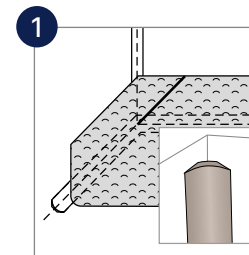

Profile for wall angle H204