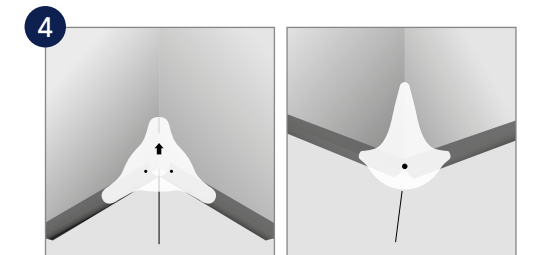

Floor accessories

Clean Corner System IN 058S   Clean Corner System OUT 058R